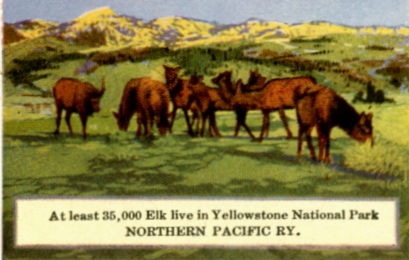

Elk in Yellowstone National Park

At least 35,000 Elk live in Yellowstone National Park
NORTHERN PACIFIC RY.

Animals of Yellowstone National Park
BUFFALO

The tame herd of Buffalo in Yellowstone
numbers about 200 and the wild herd about 100.
NORTHERN PACIFIC RY.

Bears Feeding in Yellowstone
National Park

See Wonderful Yellowstone National Park via
Gardiner Gateway reached only by
NORTHERN PACIFIC RY.

Buffalo in Yellowstone National Park

The tame herd of Buffalo in Yellowstone
numbers about 200 and the wild herd about 100.
NORTHERN PACIFIC RY.